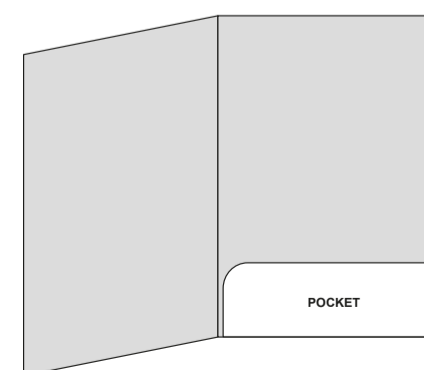

BACK COVER

FRONT COVER

FLAP

Grey box shows size of business card when inserted into landscape slits.

POCKET

Presentation Folder A4 Portrait

Fits A4 paper with business card slits in pocket Flat Size: 472 x 408mm

Place your design within 'Artwork' layer and delete 'Guide' layer once finished.
Failure to remove guide layer will result in template printing over artwork design.

Please ensure:

Finished Size - This is the finished size of the product once cut.

Safe Area - We recommend keeping text and images out of the grey area, remaining in white box.

3mm Bleed - Please extend your artwork into the bleed if you are using full colour or imagery in the background. Anything within this area will be removed once cut.

Aa **Orientation** - Place artwork the same way up as text shown for orientation to be correct once assembled.

DIE